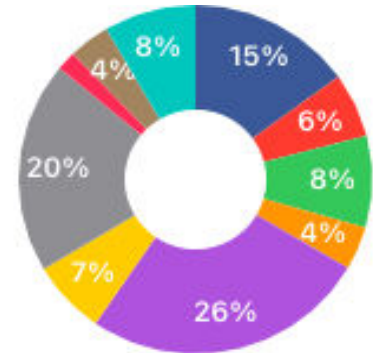

REF: THRU - Summer

Location: Mountains 800:3500m

Weather: +sun, temp 5:35c

Conditions: -bugs, red/white trail

Base	5.31 kg
Worn	1.71 kg
Consumed	0.22 kg
Total	7.24 kg

B3 - Carrying	1.08 kg
B3 - Shelter	0.43 kg
B3 - Sleeping	0.61 kg
Clothing - Camp	0.29 kg
Clothing - Hiking	1.89 kg
Cooking / Eating	0.50 kg
Electronics	1.42 kg
Hydration	0.13 kg
Hygiene	0.27 kg
Safety / Fix	0.61 kg